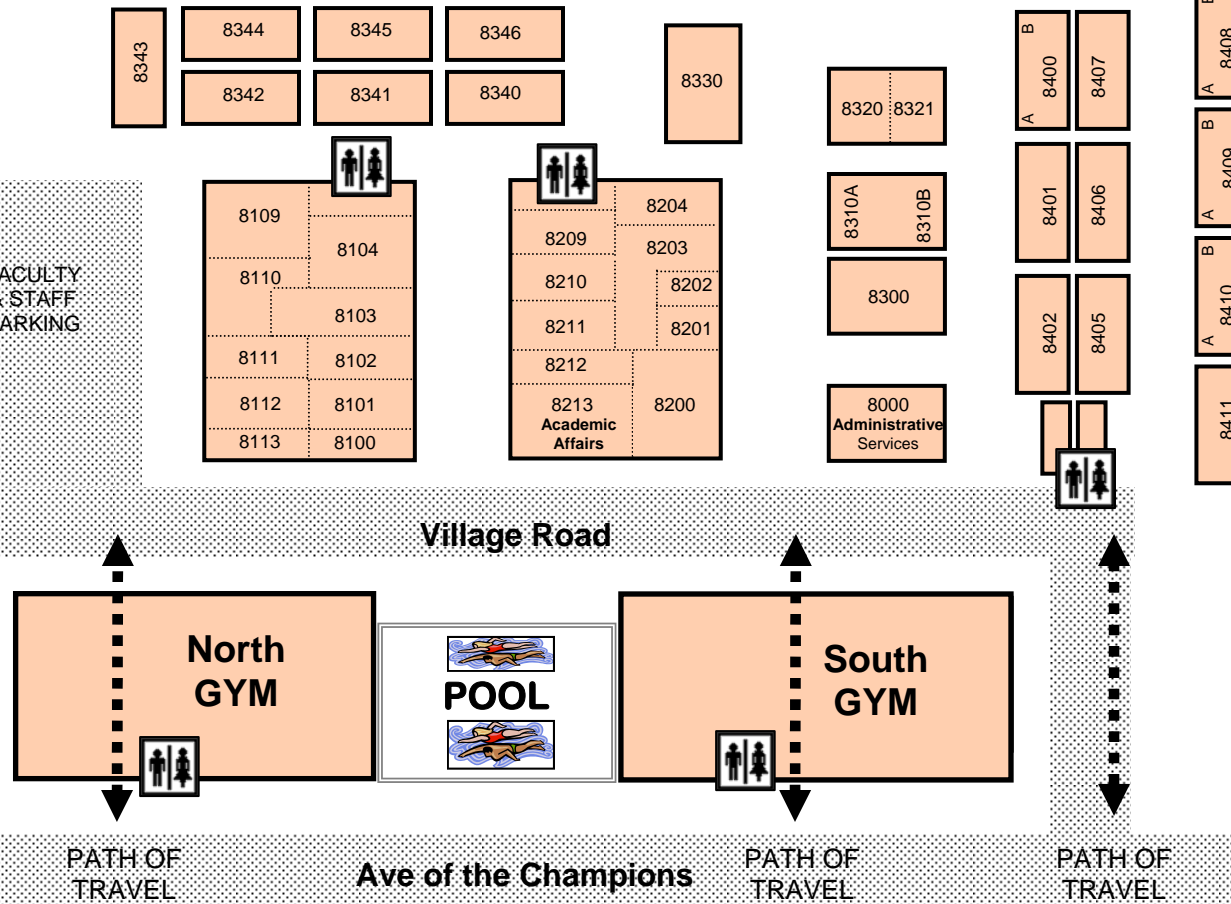

# Pierce College Village Map

EWDD = Economic and Workforce Development Department  
 JPC = Job Placement Center  
 EDD = Employment Development Department

FACULTY & STAFF PARKING

Room activities are subject to change. Please use the most recent updated map.  
 This map is dated **January 2012**  
 Map is good through **June 2012**

## Village Room Numbers and Activity

Room	Activity
8000	Administrative Services
8000	Research and Planning
8100	Faculty Offices
8103-8104, 8109	Electronics Classrooms
8110	Electronics Faculty
8101-8102	Classrooms
8111-8112	Classrooms
8113	Faculty Offices

Room	Activity
8200	JPC, Co-Op, Housing, EDD
8201-8202	Classrooms, Extension
8203	CTE Dean, Grants, EWDD
8204-8209	Classrooms
8210	Classroom
8211	Media Arts - Roundup
8212	Media Arts Dept / Internet Radio
8213	Academic Affairs

Room allocations as printed on this map are subject to change.

Restrooms